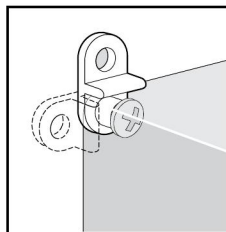

MOUNTING BRACKET KIT

Kit includes four polycarbonate brackets and four M4 self-tapping, plated screws. Use on all QLINE E enclosures. No modification to the enclosure is required for installation. Maintains listed ratings.

BULLETIN: Q41Y

Catalog Number
QEMFK