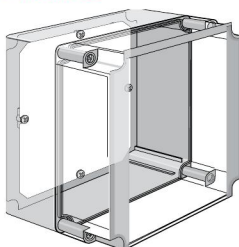

BULLETIN: Q41Y

Catalog Number
QDEHK

MOUNTING BRACKET KIT

Kit includes four polycarbonate brackets and four M4 self-tapping, plated screws. Use on all QLINE E enclosures. No modification to the enclosure is required for installation. Maintains listed ratings.

BULLETIN: Q41Y

Catalog Number
QEMFK

HARDWARE KIT

Four cross-point polyamide cover screws and four self-tapping plated screws used to mount optional panels, rails and other components. This kit is offered as a replacement kit for lost or damaged hardware originally furnished with the enclosure.

BULLETIN: Q41Y

Catalog Number	Description	Fits QLINE Enclosure
QEHK35	35-mm screw	when C = 67 mm, 117 mm or 142 mm
QEHK60	60-mm screw	when C = 92 mm

PANELS

BULLETIN: Q41Y

Catalog Number	Panel Size D x E mm/in.
Q138PE	98 x 48 3.86 x 1.89
Q1313PE	98 x 98 3.86 x 3.86
Q1813PE	148 x 98 5.83 x 3.86
Q1818PE	148 x 148 5.83 x 5.83
Q2518PE	223 x 148 8.78 x 5.83